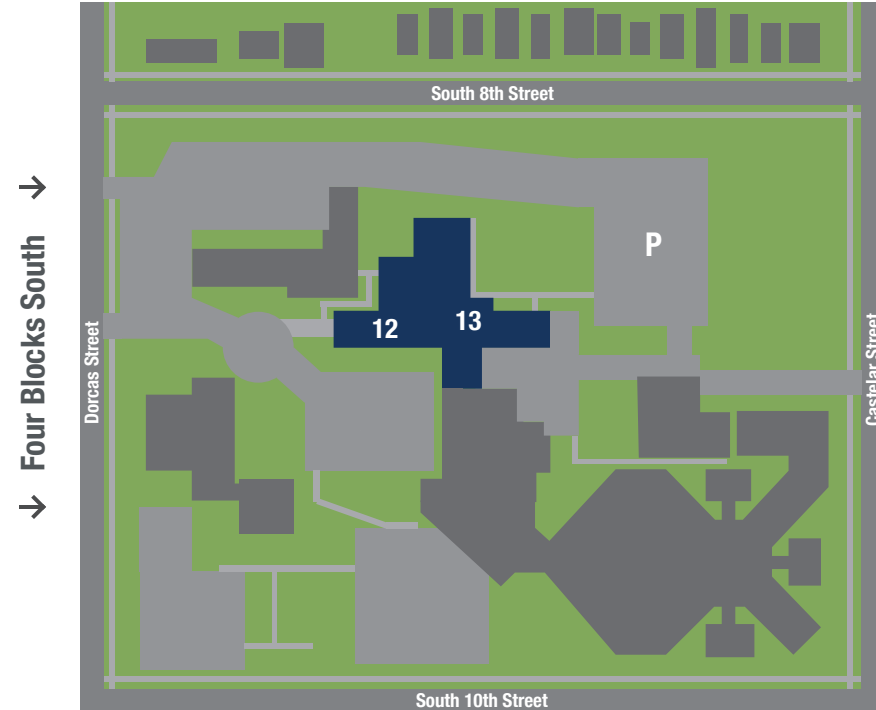

* Parking available for night classes only

South Campus

1 Administration Building

- Main Entrance 1311 S 9th St.
- Loading Dock 811 Forest Ave.
- Dormitory 4th Floor

2 Harder Hall

- Dormitory 1316 S 9th St.
- Married Student Housing 1316 S 8th St.

3 Rieger Hall

- Health Office & Dormitory 804 William St.

4 Lion's Den

5 Stanford Hall

- Dirks' Lounge/Grace Escape
Theater/Dormitory 1335 S 9th St.

6 Rieger Field

7 Tschetter Academic Building

- Grewcock Library 823 Worthington St.

8 Suckau Chapel 840 Pine St.

9 Burkholder Center

- Jim Classen Gymnasium 810 Pine St.
- Glanzer Training Center 1st Floor
- ARC/Security Center/Lobby 2nd Floor
- Duerksen Dining Commons 3rd Floor

10 Schmidt Hall

- Dormitory 802 Pine St.

11 Facilities & Grounds 1509 S 9th St.

12 College of Graduate Studies

- North Entrance 825 Dorcas St.

13 Counseling Center

- Southwest Entrance 825 Dorcas St.